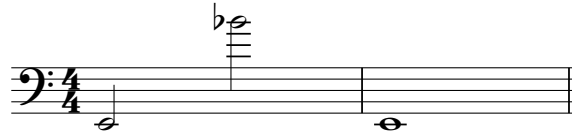

Northeastern Senior District Audition Scale Sheet - Baritone BC

Chromatic scale: played as even sixteenth notes covering the range indicated to the right.
Slurred ascending and tongued descending.
Tempo ♩ = 96