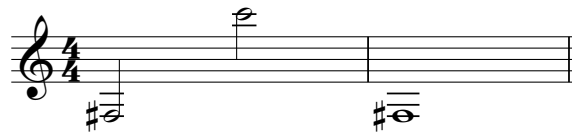

Northeastern Senior District Audition Scale Sheet - Baritone TC

Chromatic scale: played as even sixteenth notes covering the range indicated to the right.
Slurred ascending and tongued descending.
Tempo ♩ = 96