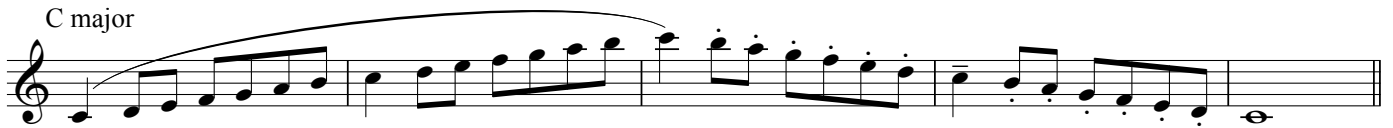

Major Scales ♩ = 100 - please adhere strictly to marked tempo

C major