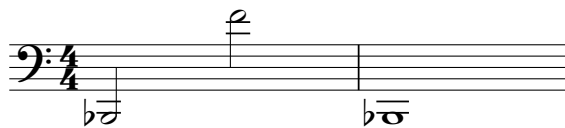

# Northeastern Junior District Audition Scale Sheet - Bassoon

Chromatic scale: played as even sixteenth notes covering the range indicated to the right. Slurred ascending and tongued descending. Tempo ♩ = 72