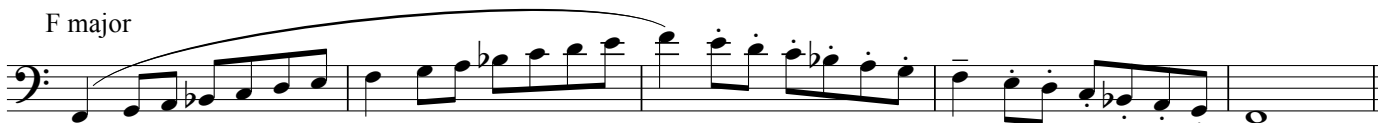

# Northeastern Junior District Audition Scale Sheet - Bassoon

Chromatic scale: played as even sixteenth notes covering the range indicated to the right. Slurred ascending and tongued descending. Tempo ♩ = 72

Major Scales ♩ = 88 - please adhere strictly to marked tempo  
All scales must be memorized

C major

G major

D major

A major

F major

Bb major

Eb major