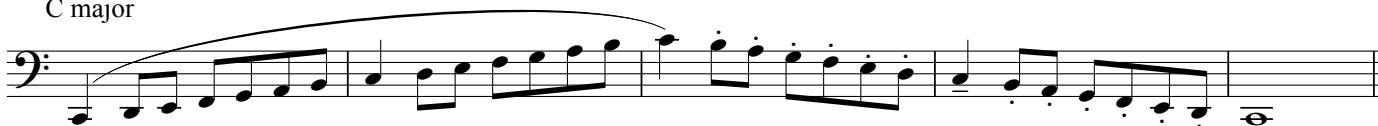

# Northeastern Junior District Audition Scale Sheet - Bassoon

Chromatic scale: played as even sixteenth notes covering the range indicated to the right. Slurred ascending and tongued descending. Tempo ♩ = 72

Major Scales ♩ = 88 - please adhere strictly to marked tempo  
All scales must be memorized

C major

G major

D major

A major

F major

Bb major

Eb major