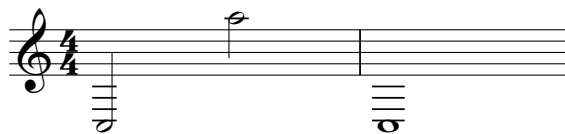

# Northeastern Senior District Audition Scale Sheet - French Horn

Chromatic scale: played as even sixteenth notes covering the range indicated to the right.  
Slurred ascending and tongued descending.  
Tempo ♩ = 96