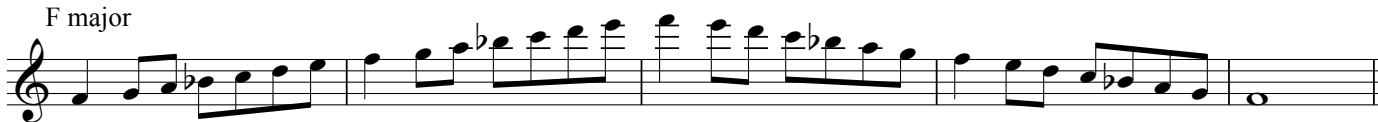

Northeastern Senior District Audition Scale Sheet - Mallets

Chromatic scale: played as even sixteenth notes covering the range indicated to the right.
Slurred ascending and tongued descending.
Tempo ♩ = 120

Major Scales ♩ = 100 - please adhere strictly to marked tempo

C major

G major

D major

A major

E major

F major

Bb major