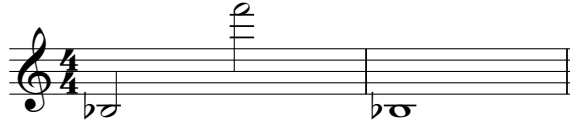

Northeastern Senior District Audition Scale Sheet - Oboe

Chromatic scale: played as even sixteenth notes covering the range indicated to the right.
Slurred ascending and tongued descending.
Tempo ♩ = 120