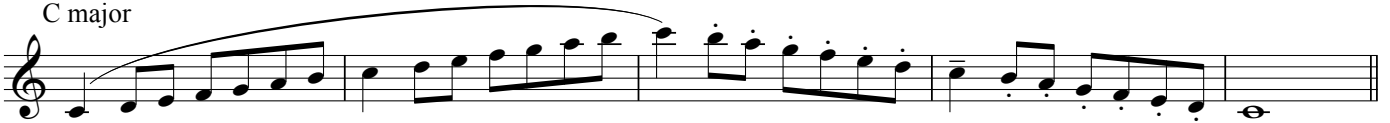

Major Scales ♩ = 100 - please adhere strictly to marked tempo

C major