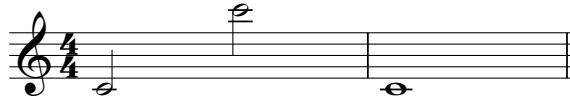

# Northeastern Junior District Audition Scale Sheet - Oboe

Chromatic scale: played as even sixteenth notes covering the range indicated to the right.  
Slurred ascending and tongued descending.  
Tempo ♩ = 100