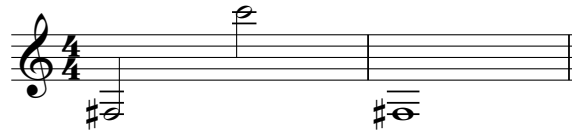

Northeastern Senior District Audition Scale Sheet - Trumpet

Chromatic scale: played as even sixteenth notes covering the range indicated to the right.
Slurred ascending and tongued descending.
Tempo ♩ = 120