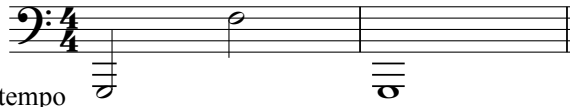

# Northeastern Junior District Audition Scale Sheet - Tuba

Chromatic scale: played as even sixteenth notes covering the range indicated to the right.  
Slurred ascending and tongued descending.  
Tempo ♩ = 60