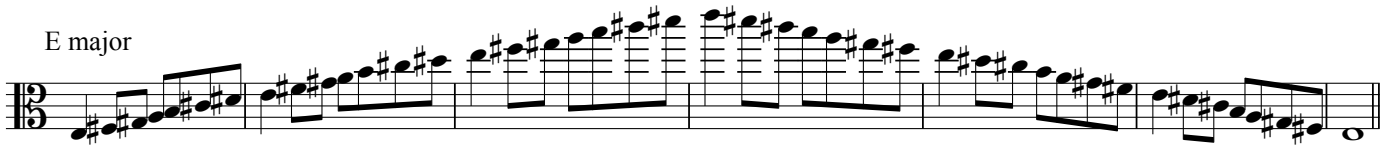

Northeastern Senior District Audition Scale Sheet - Viola

♩ = 100 - please adhere strictly to marked tempo - scales are to be performed with a separate bowing for each note

C major

G major

D major

A major

E major