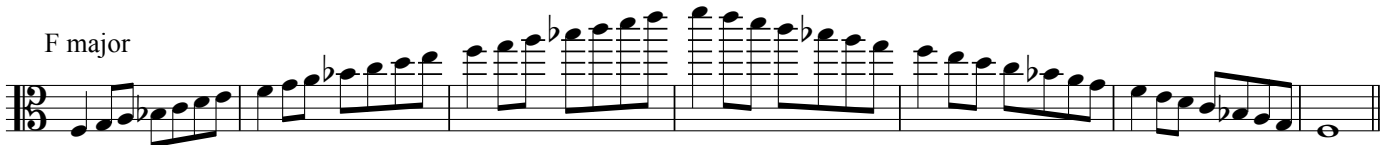

Northeastern Senior District Audition Scale Sheet - Viola

♩ = 100 - please adhere strictly to marked tempo - scales are to be performed with a separate bowing for each note

C major

G major

D major

A major

E major

F major

Bb major

Eb major

Ab major