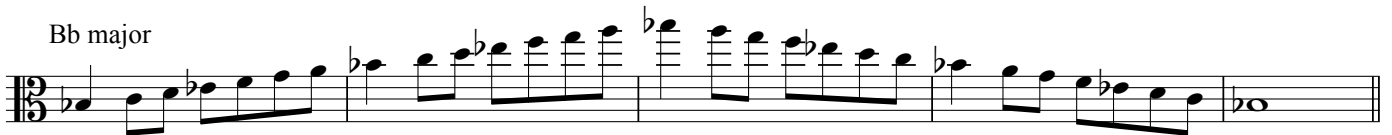

Northeastern Junior District Audition Scale Sheet - Viola

♩ = 88 - please adhere strictly to marked tempo - scales are to be performed with a separate bowing for each note
All scales must be memorized

C major

G major

D major

A major

F major

Bb major

Eb major