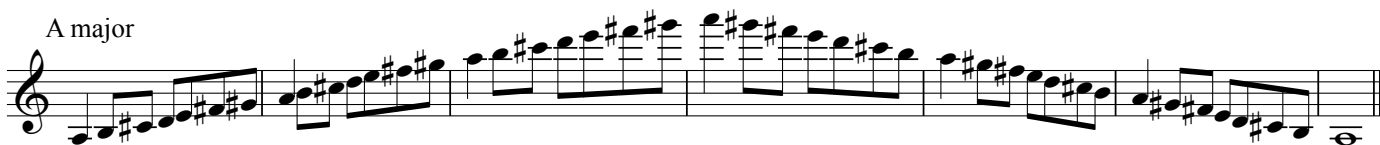

Northeastern Senior District Audition Scale Sheet - Violin

♩ = 100 - please adhere strictly to marked tempo - scales are to be performed with a separate bowing for each note

C major

G major

D major

A major