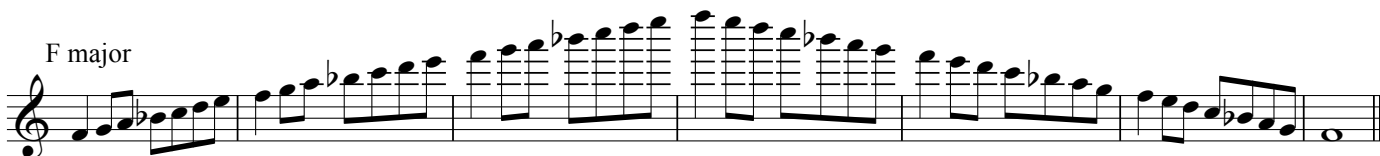

Northeastern Senior District Audition Scale Sheet - Violin

♩ = 100 - please adhere strictly to marked tempo - scales are to be performed with a separate bowing for each note

C major

G major

D major

A major

E major

F major

Bb major

Eb major

Ab major