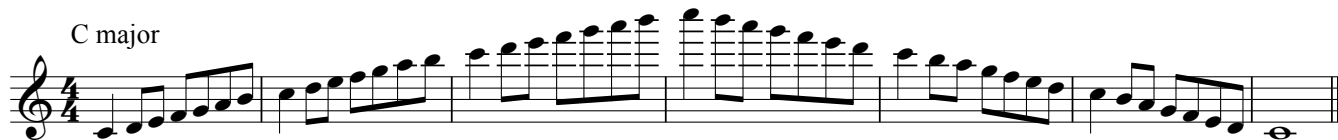

Northeastern Senior District Audition Scale Sheet - Violin

♩ = 100 - please adhere strictly to marked tempo - scales are to be performed with a separate bowing for each note

C major

G major

D major

A major