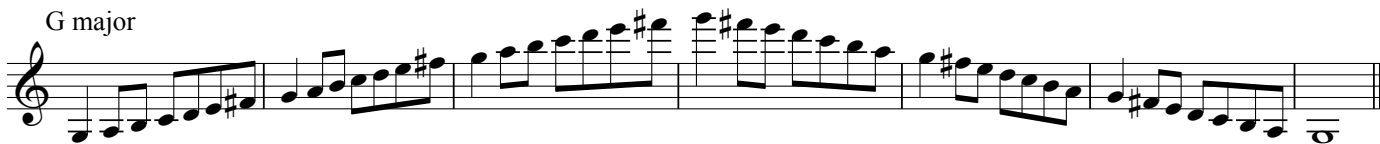

Northeastern Senior District Audition Scale Sheet - Violin

♩ = 100 - please adhere strictly to marked tempo - scales are to be performed with a separate bowing for each note

C major

G major

D major

A major