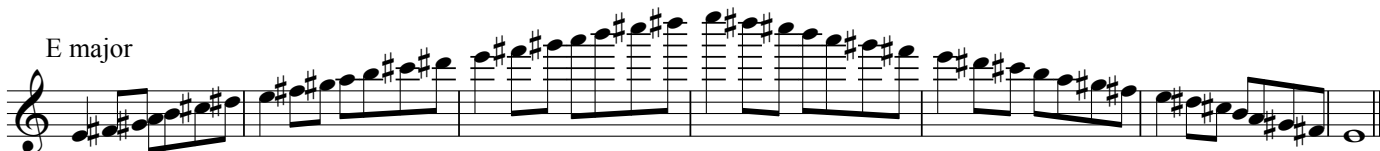

Northeastern Senior District Audition Scale Sheet - Violin

♩ = 100 - please adhere strictly to marked tempo - scales are to be performed with a separate bowing for each note

C major

G major

D major

A major

E major

F major

Bb major

Eb major

Ab major