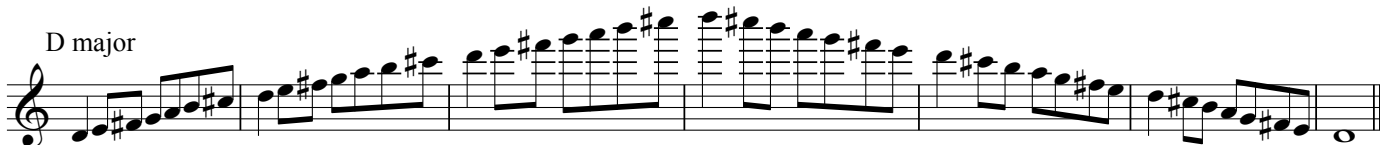

Northeastern Senior District Audition Scale Sheet - Violin

♩ = 100 - please adhere strictly to marked tempo - scales are to be performed with a separate bowing for each note

C major

G major

D major

A major