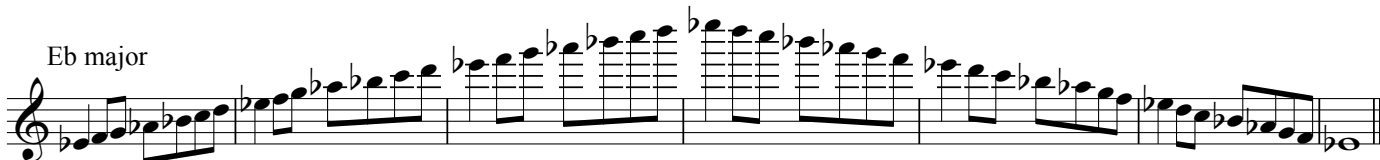

Northeastern Senior District Audition Scale Sheet - Violin

♩ = 100 - please adhere strictly to marked tempo - scales are to be performed with a separate bowing for each note

C major

G major

D major

A major

E major

F major

Bb major

Eb major

Ab major